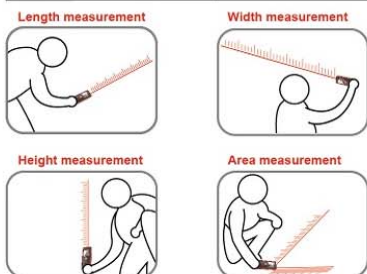

UT392 / UT393

Professional Laser Distance Meter

- Faster and more accurate measurement.
- Laser signal indicate.
- Ergonomic design.
- Auto calculate area and volume base on length and width measure.

NEW

NEW

SPECIFICATIONS

Functional Spec	UT390B
Accuracy	±2 mm
Measuring Range	0.05 ~ 45m
Measuring Unit	M/in/ft
Laser Level	635nm, <1mw, II Class
Laser signal indicate	✓
Data storage	10 Data
Battery lifetime	>5000 Times
MAX/MIN	✓
Continuous measurement	✓
Backlight display	✓
Multiple lines display	✓
Area/Volume/Pythagoras theorem calculation	✓
Selectable Measurement Reference Point	Can choose top or bottom of the rangefinder as measurement reference point.
Data storage temperature	-20°C ~ 65°C
Working temperature	-10°C ~ 40°C
GENERAL CHARACTERISTICS	
Power	AAA 2x1.5V
Product colour	Red+Grey
Product weight	120g (Battery not include)
Product size	112x48x25mm
Standard accessories	Bag, Battery
Standard packing	English manual
Standard Quantity per carton	40pcs

UT390B

PROFESSIONAL APPLICATIONS

SPECIFICATIONS

Functional Spec	UT392	UT393
Accuracy	±1.5 mm	±1.5 mm
Measuring Range	0.05-80m	0.05-100m
Measuring Unit	M/in/ft	M/in/ft
Laser Level	635nm, <1mw, II Class	635nm, <1mw, II Class
Data Storage	20 Data	50 Data
Battery lifetime	>5000 Times	>5000 Times
MAX/MIN	✓	✓
Continuous measurement	✓	✓
Add/Subtract function	✓	✓
Backlight display	✓	✓
Multiple lines Display	✓	✓
Tripod thread	✓	✓
Area/Volume/Pythagoras theorem calculation	✓	✓
Laser signal indicate	✓	✓
Dust/Water proof	IP54	IP54
Storage Temperature	-20°C ~ 65°C	-20°C ~ 65°C
Working Temperature	-10°C ~ 40°C	-10°C ~ 40°C
GENERAL CHARACTERISTICS		
Power	AAA 2x1.5V	
Product colour	Red+Grey	
Product weight	175g (Battery not include)	
Product size	126x54x29mm	
Standard accessories	Bag, Battery	
Standard packing	English manual	
Standard Quantity per carton	40pcs	
Optional Accessories *	Multi-function pedestal, Support extended measurement	